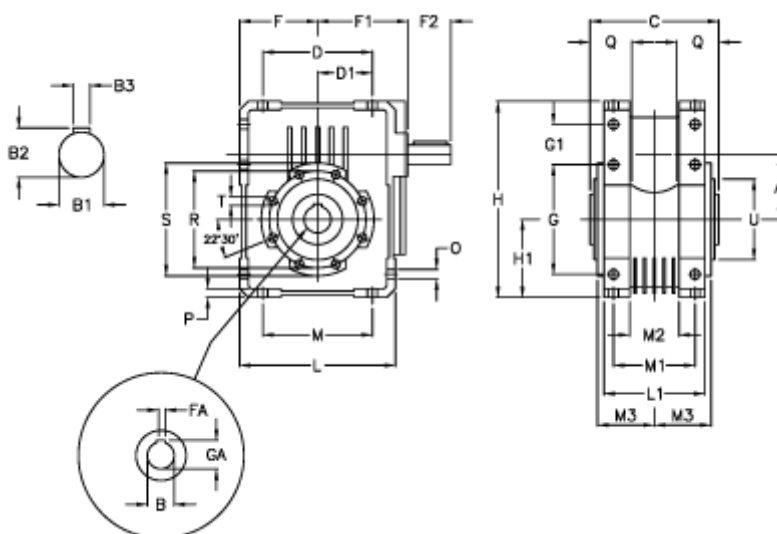

Article number: 3922110064700

Description: Worm gear with solid input shaft  
W 110U-64-HS unassembled

## Measures

A = 110.10	Description = W 110U-xx-HS	H = 308.0	O = 14.0
B = 42	F = 125.0	H1 = 125.0	P = 14
B1 = 25	F1 = 157.0	L = 250	Q = 45
B2 = 28.0	F2 = 60	L1 = 143	R = 165
B3 = 8	FA = 12	M = 184	S = 200
C = 155	G = 184	M1 = 115	T = M12x19
D = 174.0	G1 = 58.0	M2 = 69	U = 130
D1 = 82.0	GA = 45.3	M3 = 73.0	